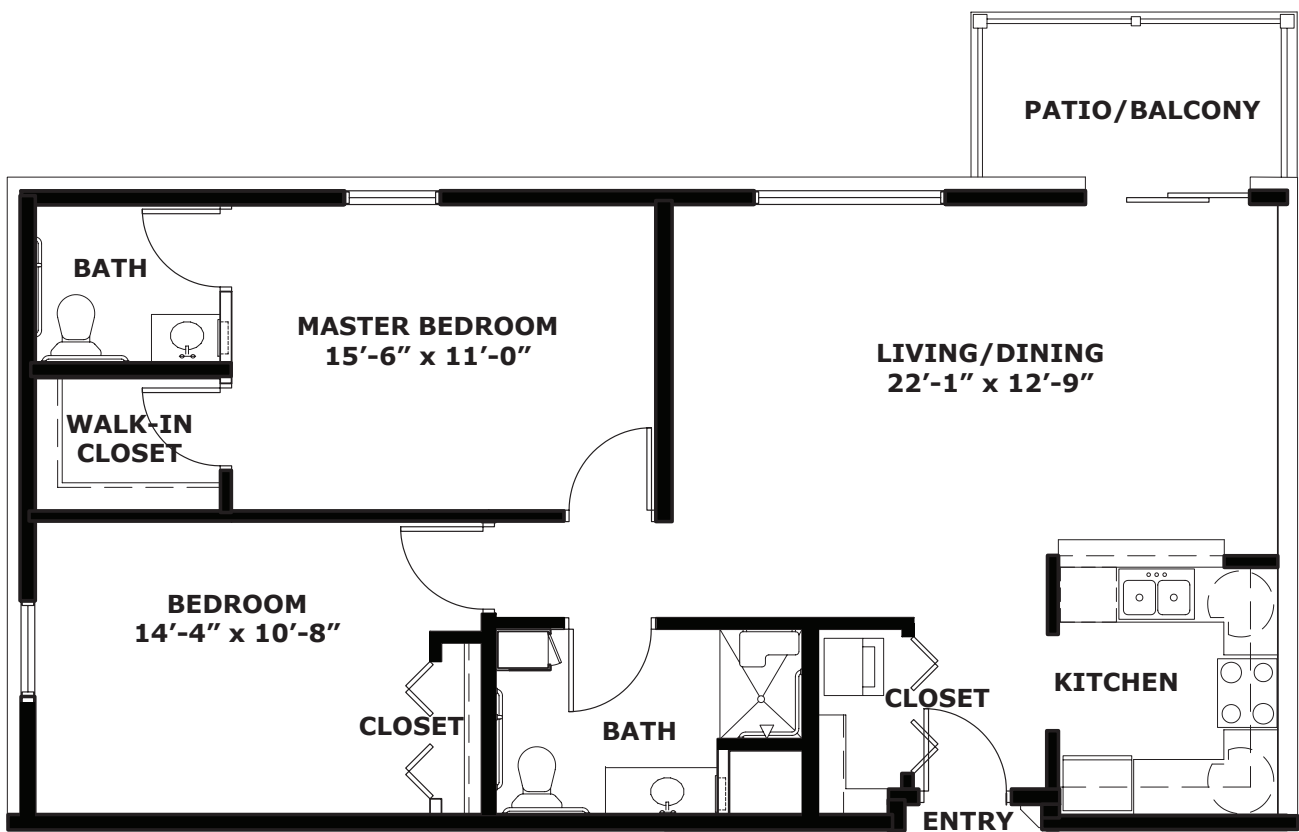

## *Independent Living*

811 square Ft.

TWO BEDROOM / 1.5 BATH

## *Independent Living*

1018 square ft.

# Independent Living

TWO BEDROOM / 1.5 BATH

## *Independent Living*

1,068 square ft.

TOWNHOME VILLA • TWO BEDROOM/TWO BATH