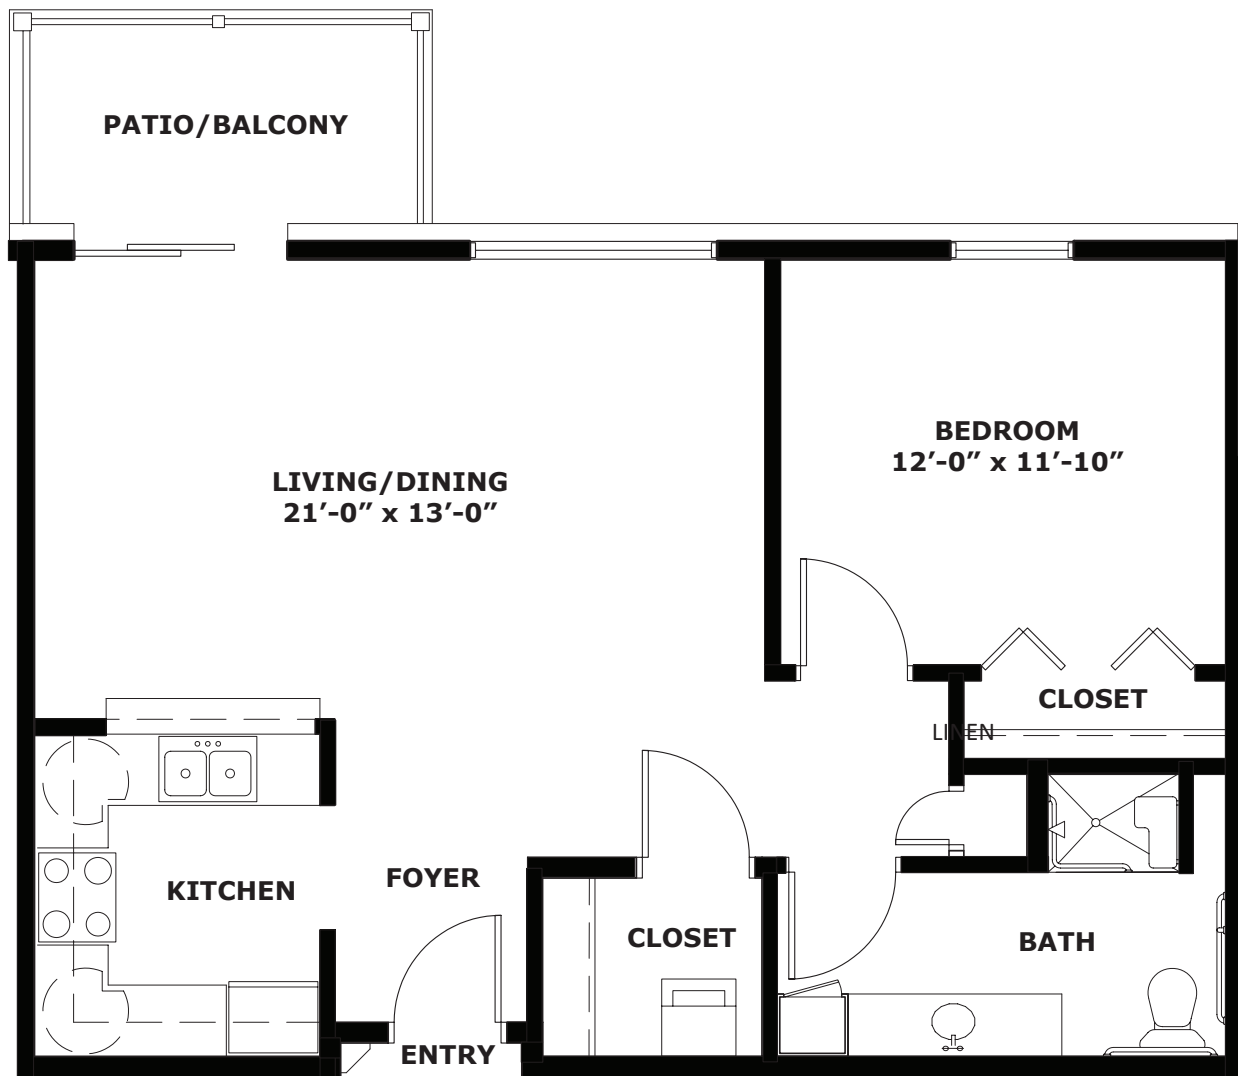

## *Independent Living*

811 square Ft.

TWO BEDROOM / 1.5 BATH

## *Independent Living*

1018 square ft.

# Independent Living

TWO BEDROOM / 1.5 BATH

## *Independent Living*

1,068 square ft.

TOWNHOME VILLA • TWO BEDROOM/TWO BATH