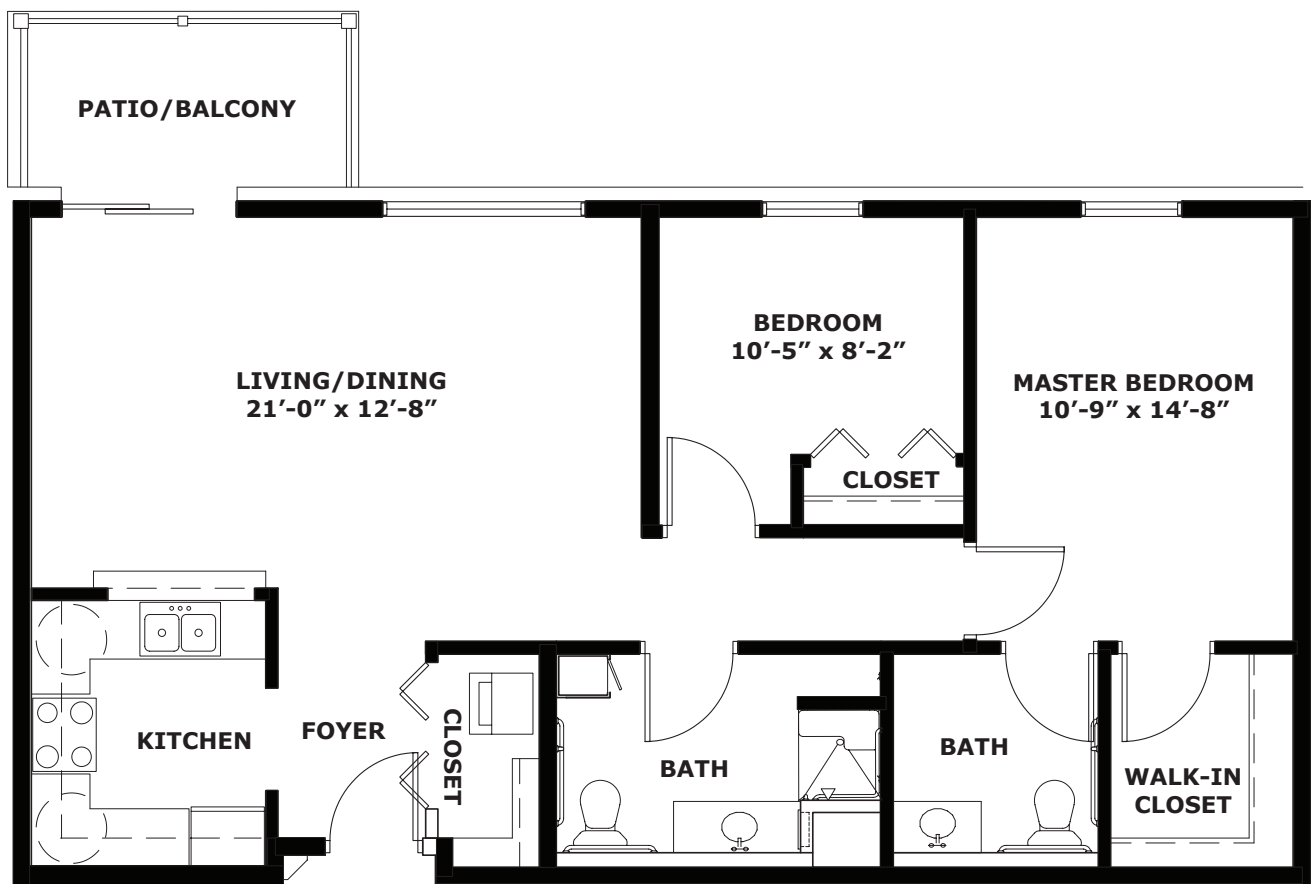

## *Independent Living*

811 square Ft.

TWO BEDROOM / 1.5 BATH

## *Independent Living*

1018 square ft.

# Independent Living

TWO BEDROOM / 1.5 BATH

## *Independent Living*

1,068 square ft.

TOWNHOME VILLA • TWO BEDROOM/TWO BATH