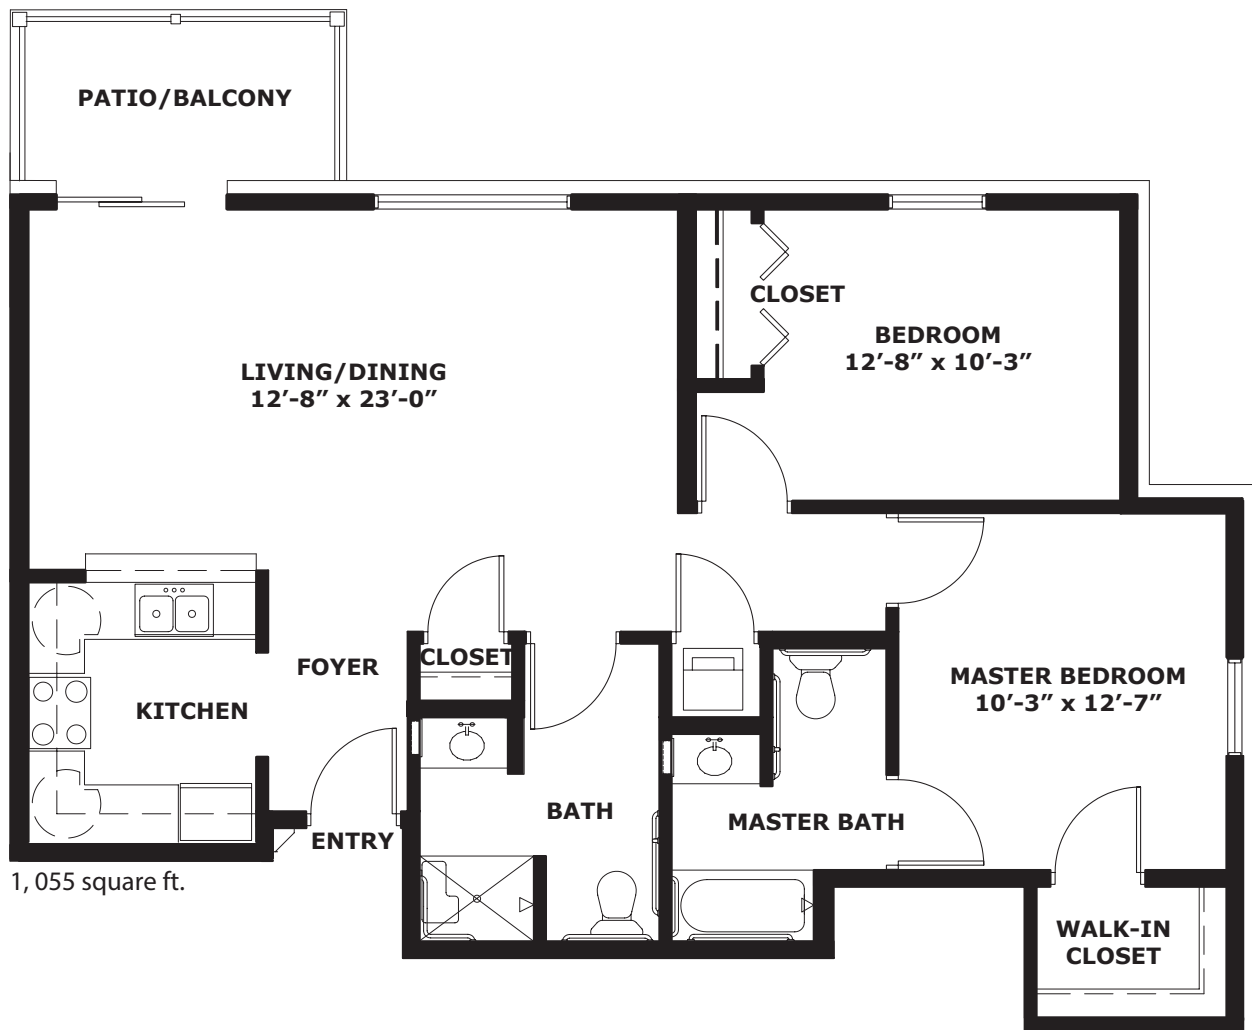

## *Independent Living*

811 square Ft.

TWO BEDROOM / 1.5 BATH

## *Independent Living*

1018 square ft.

# Independent Living

TWO BEDROOM / 1.5 BATH

## *Independent Living*

1,068 square ft.

TOWNHOME VILLA • TWO BEDROOM/TWO BATH